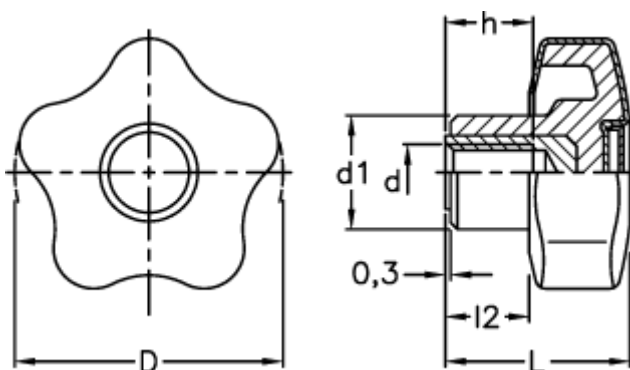

Data Sheet

Article number: 23021699529

Description: E+G Lobe knob

VCT.53 B-M8-SOFT, centre cap RAL9005 - black

Measures

d = M8

D = 53

d1 = 19

h = 15

L = 34.0